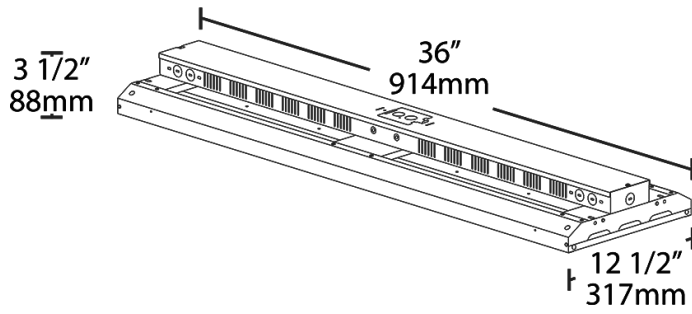

Dimensions

Features

- High efficiency. Low price.
- Ideal for industrial warehouse spaces
- 100,000 hour LED lifespan
- 5-Year, Limited Warranty