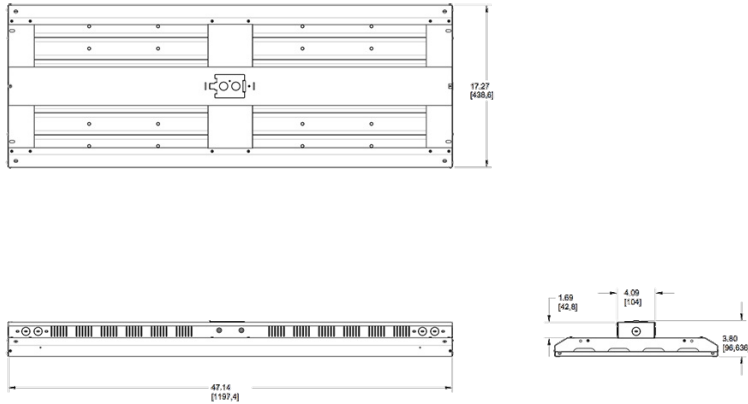

## Dimensions

## Ordering Matrix

Family	Length	Wattage	Color Temp	Voltage	Control Options	Battery Backup	Cord & Plug
ARBAY	4	260					/8CP
	2 = 2 ft. 4 = 4 ft/	90 = 90W 125 = 125W 175 = 175W 260 = 260W	Blank = 5000K (Cool) N = 4000K (Neutral)	Blank = 120-277V /480 = 480V	Blank = No Control Option /LCS = LCHBSENSE w/ mounting arm (120V - 277V) /LOS = LOSBAY800 w/ mounting arm (480V not available) /LC = Lightcloud (120V - 277V)	Blank = No Battery Backup /E2 = Battery Backup (120V - 277V)	Blank = No cord and plug /8C = 8 ft. cord, no plug /8CP = 8 ft. cord & straight plug, 120V /8CP2 = 8 ft. cord & straight plug, 277V /8CPT2 = 8 ft. cord & twistlock, 277V /8CPT4 = 8 ft. cord & twistlock, 480V