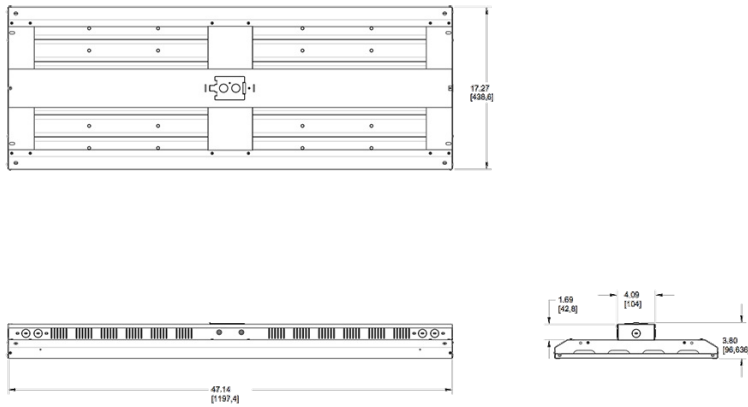

ARBAY4- 260N/480/8CPT4

Dimensions

Features

- High efficiency. Low price.
- Rated for high ambient environments up to 55° C
- Available with factory-installed Lightcloud controls
- Ideal for industrial warehouse spaces
- 50,000 hour LED lifespan
- 5-year limited warranty

Ordering Matrix

Family	Length	Wattage	Color Temp	Voltage	Control Options	Battery Backup	Cord & Plug
ARBAY	4	260	N	/480			/8CPT4
	2 = 2 ft. 4 = 4 ft/	90 = 90W 125 = 125W 175 = 175W 260 = 260W	Blank = 5000K (Cool) N = 4000K (Neutral)	Blank = 120- 277V /480 = 480V	Blank = No Control Option /LCS = LCHBSENSE w/ mounting arm (120V - 277V) /LOS = LOSBAY800 w/ mounting arm (480V not available) /LC = Lightcloud (120V - 277V)	Blank = No Battery Backup /E2 = Battery Backup (120V - 277V)	Blank = No cord and plug /8C = 8 ft. cord, no plug /8CP = 8 ft. cord & straight plug, 120V /8CPT2 = 8 ft. cord & straight plug, 277V /8CPT2 = 8 ft. cord & twistlock, 277V /8CPT4 = 8 ft. cord & twistlock, 480V