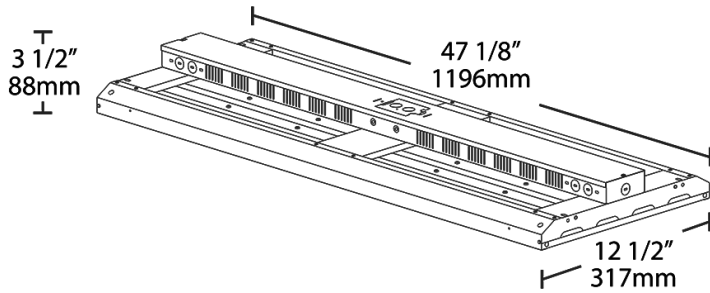

Technical Specifications (continued)

Other

Buy American Act Compliance:

RAB values USA manufacturing! Upon request, RAB may be able to manufacture this product to be compliant with the Buy American Act (BAA). Please contact customer service to request a quote for the product to be made BAA compliant.

Dimensions

Features

- High efficiency. Low price.
- Ideal for industrial warehouse spaces
- 100,000 hour LED lifespan
- 5-Year, Limited Warranty

Ordering Matrix

Family	Length	Wattage	Color Temp	Voltage	Control Options	Emergency Options	Other Options
ARBAY	4 4 = 4 ft.	315 315 = 315W 360 = 360W	Blank = 5000K (Cool) N = 4000K (Neutral)	Blank = 120-277V, 0-10V Dimming /480 = 480V, 0-10V Dimming	Blank = No Options /PIR = 120-277V, Passive Infrared Occupancy Sensor /LC = 120-277V, Lightcloud Control /LCS = 120-277V, Lightcloud Motion Sensor	/E2 Blank = No Options /E2 = 120-277V, Emergency Battery ¹	Blank = No Options /SP10 = 10kV Surge Protection /8C = 8' Cord only ² /8CP = 8' Cord, Straight Blade Plug 120V, NEMA 5-15P ³ /8CP2 = 8' Cord, Straight Blade Plug 277V, NEMA 7-15P ³ /8CPT = 8' Cord, Twistlock Plug 120V, NEMA L5-15P ³ /8CPT2 = 8' Cord, Twistlock Plug 277V, NEMA L7-15P ³ /8CPT4 = 8' Cord, Twistlock Plug 480V, NEMA L8-20P ³

¹ For battery backup models with cord and plug dimming is not possible

² For cord only (8C) models, a 5 conductor cable will be used to make dimming possible

³ For cord and plug (8CP, 8CP2, 8CPT, 8CPT2, 8CPT4) models 0-10V dimming is not possible