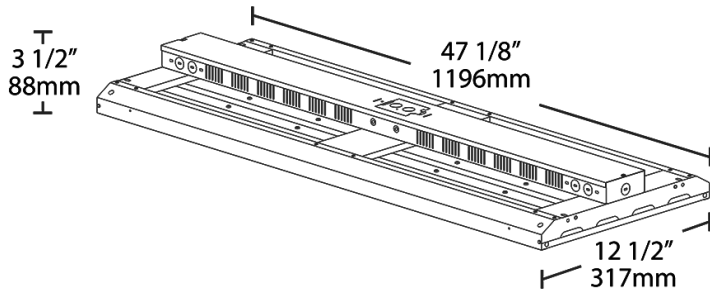

Dimensions

Features

- High efficiency. Low price.
- Ideal for industrial warehouse spaces
- 100,000 hour LED lifespan
- 5-Year, Limited Warranty

Ordering Matrix

Family	Length	Wattage	Color Temp	Voltage	Control Options	Emergency Options	Other Options
ARBAY	4	315	N				
	4 = 4 ft.	315 = 315W 360 = 360W	Blank = 5000K (Cool) N = 4000K (Neutral)	Blank = 120-277V, 0-10V Dimming /480 = 480V, 0-10V Dimming	Blank = No Options /PIR = 120-277V, Passive Infrared Occupancy Sensor /LC = 120-277V, Lightcloud Control /LCS = 120-277V, Lightcloud Motion Sensor	Blank = No Options /E2 = 120-277V, Emergency Battery ¹	Blank = No Options /SP10 = 10kV Surge Protection /8C = 8' Cord only ² /8CP = 8' Cord, Straight Blade Plug 120V, NEMA 5-15P ³ /8CP2 = 8' Cord, Straight Blade Plug 277V, NEMA 7-15P ³ /8CPT = 8' Cord, Twistlock Plug 120V, NEMA L5-15P ³ /8CPT2 = 8' Cord, Twistlock Plug 277V, NEMA L7-15P ³ /8CPT4 = 8' Cord, Twistlock Plug 480V, NEMA L8-20P ³