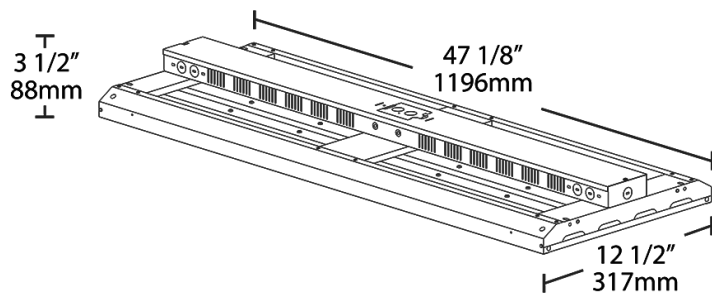

Dimensions

Features

- High efficiency. Low price.
- Ideal for industrial warehouse spaces
- 100,000 hour LED lifespan
- 5-Year, Limited Warranty