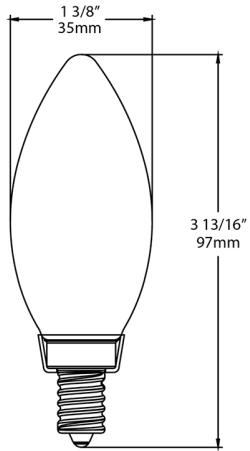

3 years

Optical

Beam Angle:

360°

Shipping Information

Case Dimensions:

6.5 x 4.92 x 4.72

Pallet Quantity of Pieces:

5088

Pallet Dimensions:

38.43 x 46.3 x 39.37

Construction

MOL:

3.82"

MOD:

1.38"

Dimensions

Features

Available in classic candle, globe, A and Edison shapes

Lasts up to 13.7 years at 3 hours per day

Suitable for use in enclosed fixtures