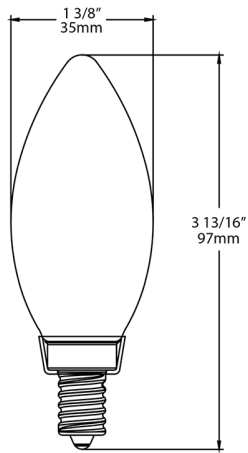

3 years

Optical

Beam Angle:

360°

Shipping Information

Case Dimensions:

6.5 x 4.92 x 4.72

Pallet Quantity of Pieces:

5088

Pallet Dimensions:

38.43 x 46.3 x 39.37

Construction

MOL:

3.82"

MOD:

1.38"

Dimensions**Features**

Available in classic candle, globe, A and Edison shapes

Lasts up to 13.7 years at 3 hours per day

Suitable for use in enclosed fixtures