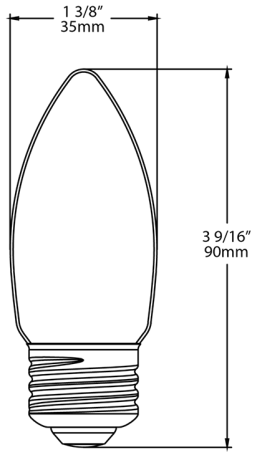

3 years

**Optical**

**Beam Angle:**

360°

**Shipping Information**

**Case Dimensions:**

6.5 x 4.92 x 4.72

**Pallet Quantity of Pieces:**

5088

**Pallet Dimensions:**

38.43 x 46.3 x 39.37

**Construction**

**MOL:**

3.54"

**MOD:**

1.38"

**Dimensions**

**Features**

Available in classic candle, globe, A and Edison shapes

Lasts up to 13.7 years at 3 hours per day

Suitable for use in enclosed fixtures