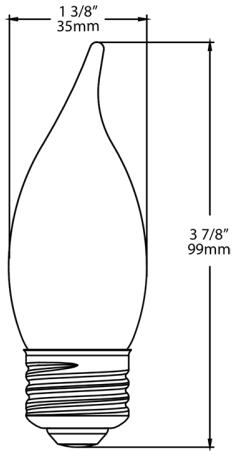

3 years

Optical

Beam Angle:

360°

Shipping Information

Case Dimensions:

6.5 x 4.92 x 5.12

Pallet Quantity of Pieces:

4452

Pallet Dimensions:

38.43 x 46.3 x 37.2

Construction

MOL:

3.9"

MOD:

1.38"

Dimensions

Features

Available in classic candle, globe, A and Edison shapes

Offered in both clear and frosted models

Lasts up to 13.7 years at 3 hours per day