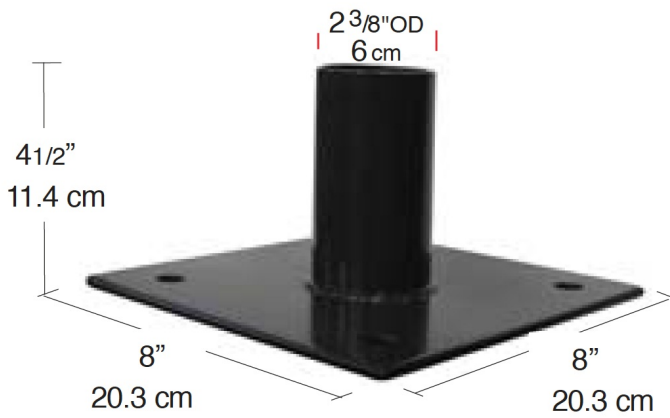

Dimensions

Features

Easy, secure floodlight mounting

Double Reinforced weld joints