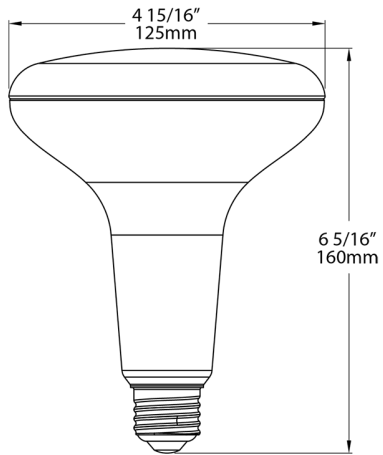

Shipping Information

Case Dimensions:

15.75 x 10.63 x 6.97

Pallet Quantity of Pieces:

360

Pallet Dimensions:

47.24 x 37.01 x 41.81

Construction

MOL:

6.3"

MOD:

4.92"

Dimensions

Features

- Reflectors replace incandescent and halogen BR reflector lamps
- Dimmable LED with a 25,000-hour lifespan
- Wide 110° beam angle is well suited for general lighting applications
- 80 and 90 CRI models available