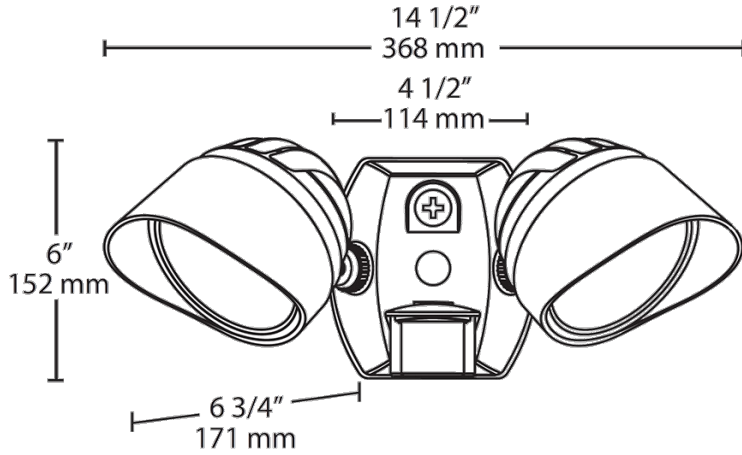

#### California Title 24:

BULLET2x12 complies with 2013 California Title 24 building and electrical codes as a residential outdoor lighting fixture with no additional hardware required and as a commercial outdoor non-pole-mounted fixture ≤ 30 Watts when used with a photosensor control. Select catalog number to order a photosensor.

## Dimensions