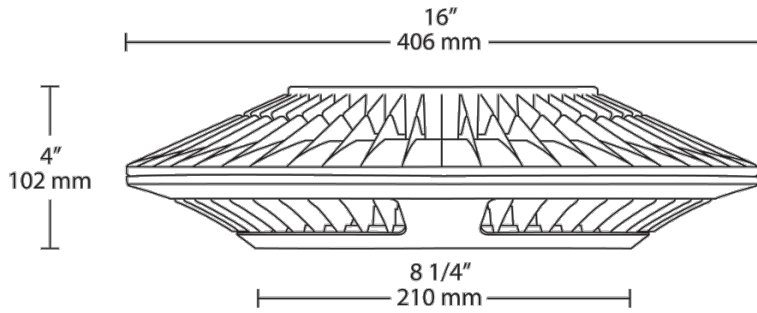

BUG Rating:

B1 U1 G1

CLED52NBB/BL

Dimensions

Features

- High output ceiling light
- Precision optics deliver uniform light distribution
- 100,000-hour LED lifespan
- 5-year warranty