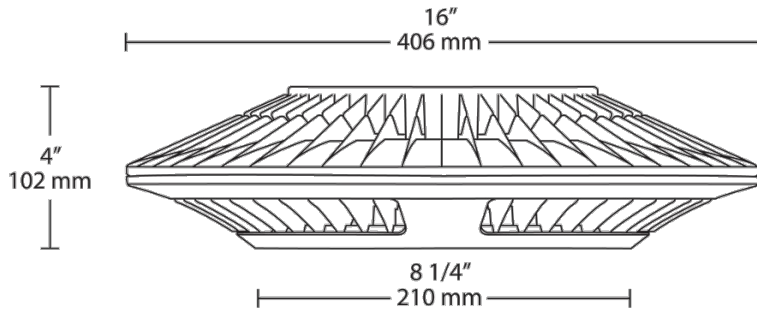

BUG Rating:

B1 U1 G1

CLED52NBBW/BL

Dimensions

Features

- High output ceiling light
- Precision optics deliver uniform light distribution
- 100,000-hour LED lifespan
- 5-year warranty