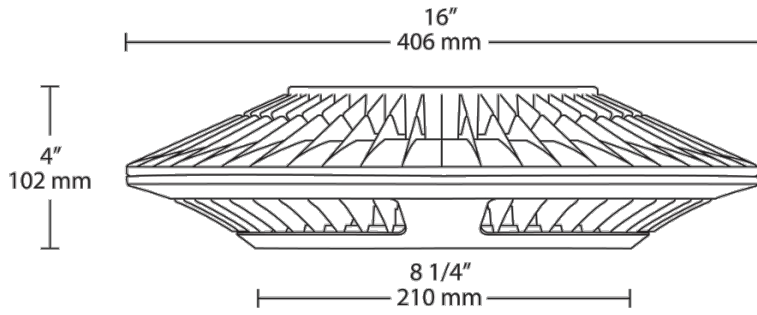

BUG Rating:

B2 U1 G1

Photometrics:

IES file is available for 33% light level for Bi-Levels by contacting the RAB Lighting Design department.

CLED78BBW/BL

Dimensions

Features

- High output ceiling light
- Precision optics deliver uniform light distribution
- 100,000-hour LED lifespan
- 5-year warranty