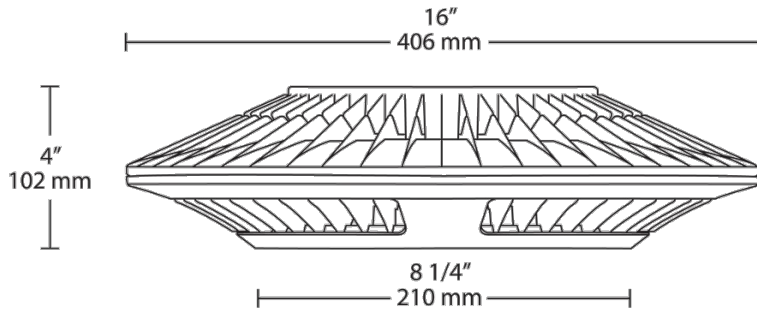

Green Technology:

Mercury and UV free. RoHS compliant components. Polyester powder coat finish formulated without the use of VOC or toxic heavy metals.

CLED78N/D10

Dimensions

Features

- High output ceiling light
- Precision optics deliver uniform light distribution
- 100,000-hour LED lifespan
- 5-year warranty