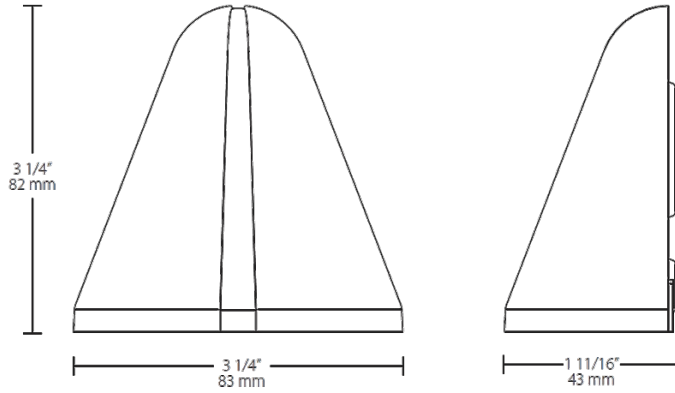

DECK6LVYYVG

Dimensions

Features

- Compatible with 12VAC systems
- Can be used as steplights
- Equivalent to 20W halogen landscape lights
- 100,000-Hour lifespan

Ordering Matrix

Family	Wattage	Color Temp	Finish
DECK	6LV	YY	VG
	6LV = 6W 12VAC	YY = 2700K (Residential Warm)	A = Bronze B = Black D = Sand W = White VG = Verde Green