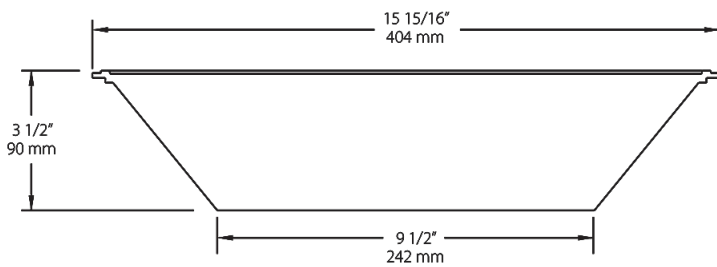

Project:	Type:
Prepared By:	Date:

Technical Specifications

Construction

Drop Lens:

16" drop lens for high and low bays.

Reflector Accessory:

This accessory must be ordered with HAYBAY reflector and HAYBAY base to make a complete fixture.

GSA Schedule:

Suitable in accordance with FAR Subpart 25.4.

Dimensions

Features

Additional reflector options for better versatility

Ordering Matrix

Family	Size
DL	16

16 = 16" Wire Guard