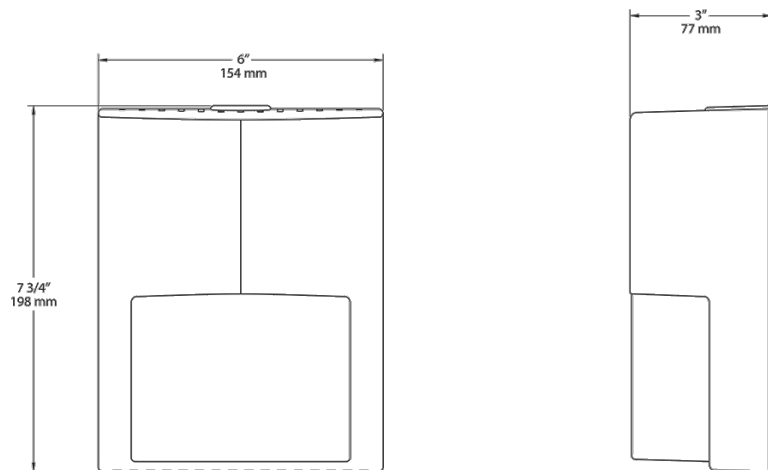

Technical Specifications (continued)

Other

Warranty:

RAB warrants that our LED products will be free from defects in materials and workmanship for a period of five (5) years from the date of delivery to the end user, including coverage of light output, color stability, driver performance and fixture finish.

Country of Origin:

Designed by RAB in New Jersey and assembled in the USA by RAB's IBEW Local 3 workers.

Buy American Act Compliant:

This product is a COTS item manufactured in the United States, and is compliant with the Buy American Act.

Recovery Act (ARRA) Compliant:

This product complies with the 52.225-21 "Required Use of American Iron, Steel, and Manufactured Goods-- Buy American Act-- Construction Materials (October 2010).

Trade Agreements Act Compliant:

This product is a COTS item manufactured in the United States, and is compliant with the Trade Agreements Act.

GSA Schedule:

Suitable in accordance with FAR Subpart 25.4.

Dimensions

Features

- Save over $700 in energy costs over life of fixture
- Equivalent to 70W high pressure sodium
- Durable vandal-resistant polycarbonate housing
- Low-profile and ADA compliant
- 100,000-hour LED lifespan
- 5-Year warranty

Ordering Matrix

Family	Watts	Color Temp	Finish	Photocell
ENTRA	12 = 12W	Blank = 5000K (Cool) Y = 3000K (Warm) N = 4000K (Neutral)	Blank = Bronze W = White	/PC = 120V Button /PC2 = 277V Button /PCS = 120V Swivel /PCS2 = 277V Swivel