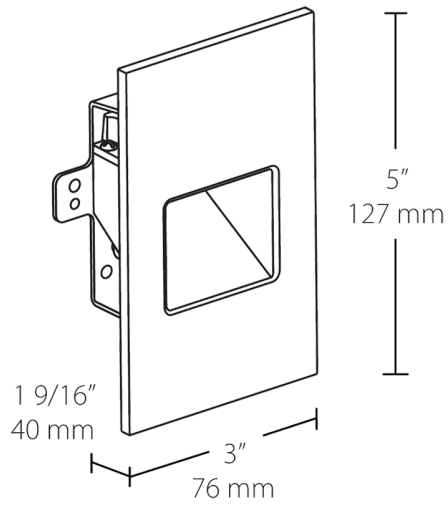

Dimensions

Features

- Easy installation into a recessed 2" x 4" job
- Deep regress of light source eliminates glare
- Concealed hardware for a clean, sophisticated look
- Suitable for both indoor and outdoor use
- 5 year warranty