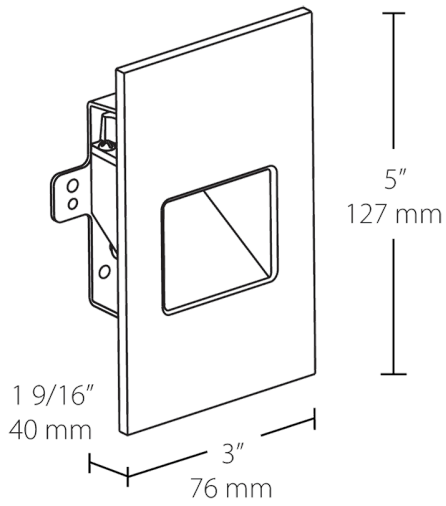

Lifespan:

100,000-hour LED lifespan based on IES LM-80 results and TM-21 calculations.

Other

Trim:

1/2" Trim

Mounting:

Recessed junction box. Vertical models.

Warranty:

Dimensions

Features

- Easy installation into a recessed 2" x 4" job
- Deep regress of light source eliminates glare
- Concealed hardware for a clean, sophisticated look
- Suitable for both indoor and outdoor use
- 5 year warranty