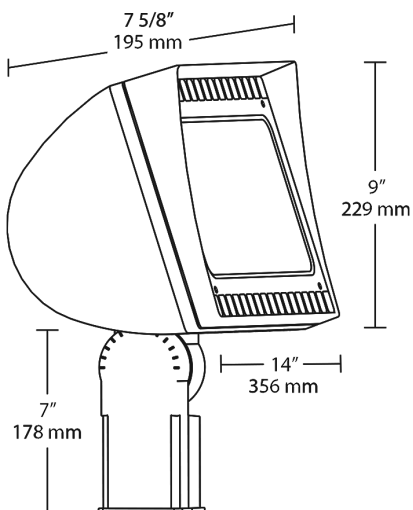

Technical Specifications (continued)

Construction

Lens:

Tempered glass lens included

Housing:

Die-cast aluminum housing and door frame

Mounting:

Heavy-duty slipfitter for 2 3/8"OD pipe

Finish:

Formulated for high durability and long-lasting color

Other

Equivalency:

Equivalent to 400W Metal Halide

Warranty:

RAB warrants that our LED products will be free from defects in materials and workmanship for a period of five (5) years from the date of delivery to the end user, including coverage of light output, color stability, driver performance and fixture finish. RAB's warranty is subject to all terms and conditions found at rablighting.com/warranty.

Buy American Act Compliance:

RAB values USA manufacturing! Upon request, RAB may be able to manufacture this product to be compliant with the Buy American Act (BAA). Please contact customer service to request a quote for the product to be made BAA compliant.

Dimensions

Features

- 66% energy cost savings vs. HID
- NEMA Type - 6H x 6V
- "Air-Flow" technology heat dissipation
- 100,000-hour LED lifespan
- 5-Year, No-Compromise Warranty