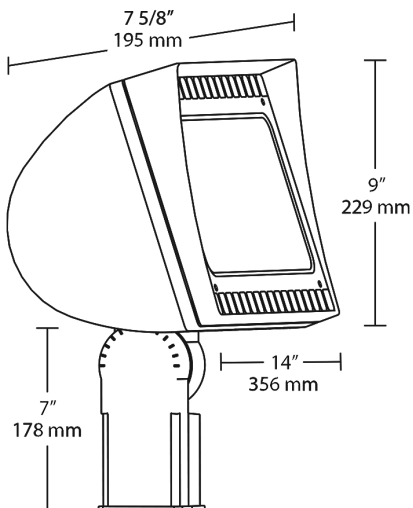

Technical Specifications (continued)

Construction

Lens:

Tempered glass lens included

Housing:

Die-cast aluminum housing and door frame

Mounting:

Heavy-duty slipfitter for 2 3/8"OD pipe

Finish:

Formulated for high durability and long-lasting color

Other

Equivalency:

Equivalent to 400W Metal Halide

Warranty:

RAB warrants that our LED products will be free from defects in materials and workmanship for a period of five (5) years from the date of delivery to the end user, including coverage of light output, color stability, driver performance and fixture finish. RAB's warranty is subject to all terms and conditions found at rablighting.com/warranty.

Buy American Act Compliance:

RAB values USA manufacturing! Upon request, RAB may be able to manufacture this product to be compliant with the Buy American Act (BAA). Please contact customer service to request a quote for the product to be made BAA compliant.

Dimensions

Features

- 66% energy cost savings vs. HID
- NEMA Type - 6H x 6V
- "Air-Flow" technology heat dissipation
- 100,000-hour LED lifespan
- 5-Year, No-Compromise Warranty