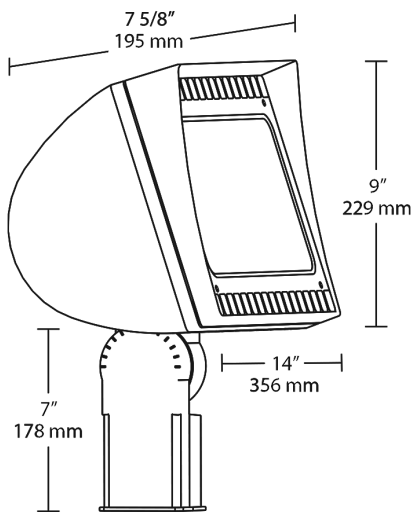

Technical Specifications (continued)

Construction

Housing:

Die-cast aluminum housing and door frame

Mounting:

Heavy-duty slipfitter for 2 3/8"OD pipe

Finish:

Formulated for high durability and long-lasting color

Other

Equivalency:

Equivalent to 400W Metal Halide

Warranty:

RAB warrants that our LED products will be free from defects in materials and workmanship for a period of five (5) years from the date of delivery to the end user, including coverage of light output, color stability, driver performance and fixture finish. RAB's warranty is subject to all terms and conditions found at rablighting.com/warranty.

Buy American Act Compliance:

RAB values USA manufacturing! Upon request, RAB may be able to manufacture this product to be compliant with the Buy American Act (BAA). Please contact customer service to request a quote for the product to be made BAA compliant.

Dimensions

Features

- 66% energy cost savings vs. HID
- NEMA Type - 6H x 6V
- "Air-Flow" technology heat dissipation
- 100,000-hour LED lifespan
- 5-Year, No-Compromise Warranty