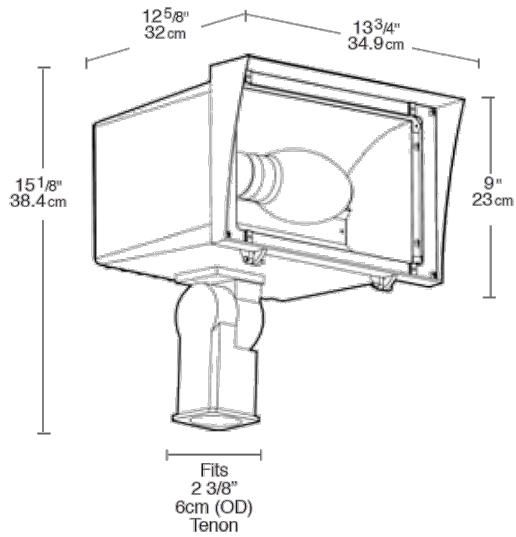

This product is a COTS item manufactured in the United States, and is compliant with the Trade Agreements Act.

GSA Schedule:

Suitable in accordance with FAR Subpart 25.4.

Dimensions

Features

- Optional glare hood, wire guard or polycarbonate shield
- Reflector designed for precise beam control
- Stainless steel screws included
- Long life lamp included
- Supplied with 3' of STW cord
- Rugged trunnion or slipfitter mounting
- New 2" Integra hood to reduce light trespass and glare