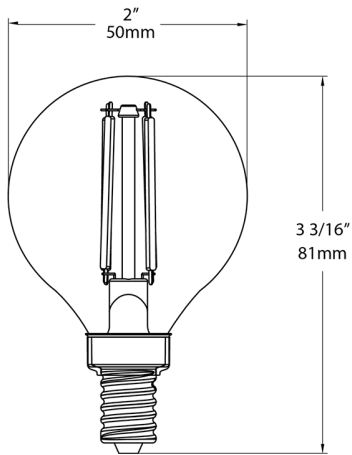

Dimensions

Features

Available in classic candle, globe, A and Edison shapes

Offered in both clear and frosted models

Lasts up to 13.7 years at 3 hours per day