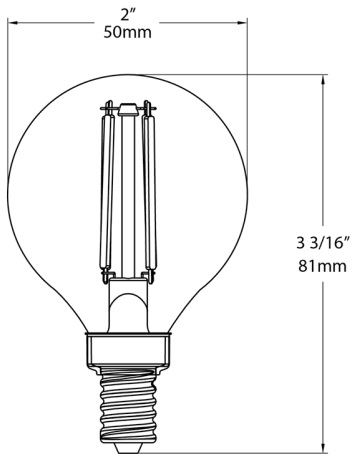

3 years

Optical

Beam Angle:

360°

Shipping Information

Case Dimensions:

9.02 x 6.81 x 4.33

Pallet Quantity of Pieces:

2592

Pallet Dimensions:

39.06 x 45.67 x 36.22

Construction

MOL:

3.19"

MOD:

1.97"

Dimensions

Features

Available in classic candle, globe, A and Edison shapes

Lasts up to 13.7 years at 3 hours per day

Suitable for use in enclosed fixtures