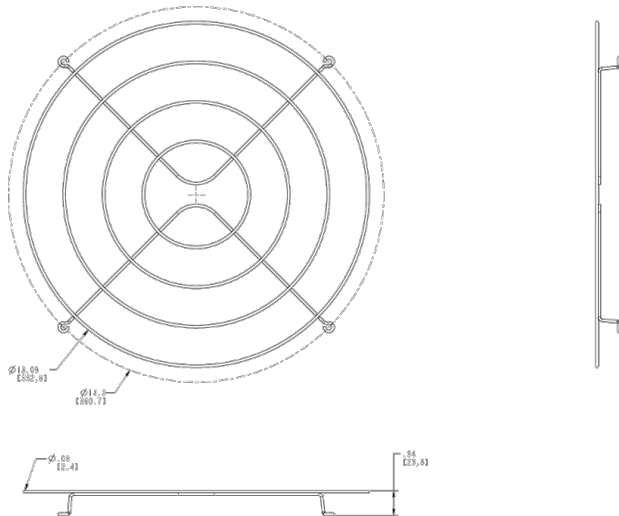

## Technical Specifications

### Description:

Guard wire for highbay 78W LED with stainless steel screws.

### Dimensions