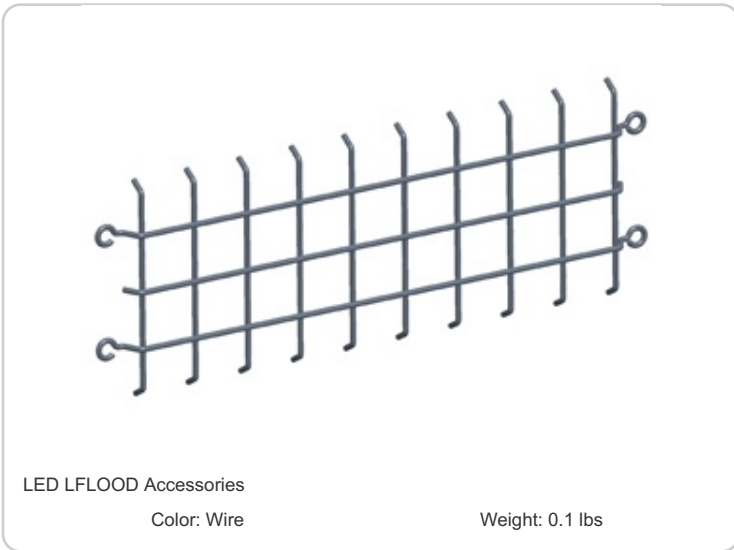

GDFFL18W

Project:	Type:
Prepared By:	Date:

Technical Specifications

Construction

Guard:

Wire guard for LFLOOD18.