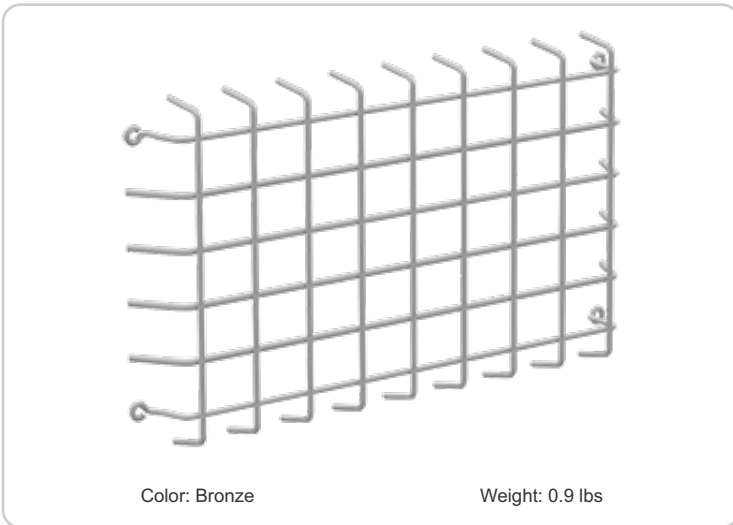

GDPIPXLW

Color: Bronze

Weight: 0.9 lbs

Project:	Type:
Prepared By:	Date:

Technical Specifications

Other

Description:

Wire guard for PIPXL