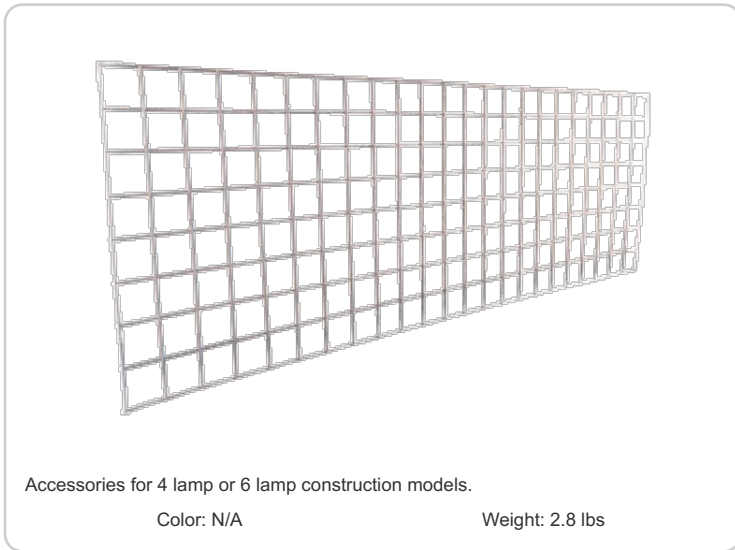

GDRB6W

| | |
|---------------------|--------------|
| Project: | Type: |
| Prepared By: | Date: |

Technical Specifications

Construction

Guard:

GUARD WIRE RBAY 6 LAMP T5 OR T8.