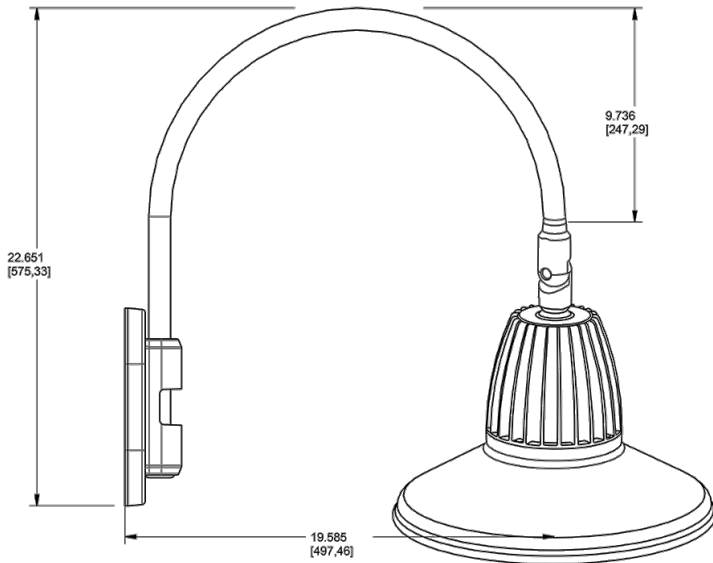

Listings

UL Listing:

Suitable for wet locations. Suitable for mounting within 1.2m (4ft) of the ground.

IESNA LM-79 & IESNA LM-80 Testing:

RAB LED luminaires have been tested by an independent laboratory in accordance with IESNA LM-79 and 80, and have received the Department of Energy "Lighting Facts" label.

Dimensions

Features

- Adjustable 45° swivel joint
- Superior heat sink
- Die-cast aluminum housing
- 5 year LED warranty

Ordering Matrix

| Family | Watts | Color Temp | Reflector | Shade | ShadeSize | Finish |
|--------|----------------------|---|--|---------------------|-------------------------|--|
| GN4LED | 26 | N | | ST | | W |
| | 13 = 13W 26 = 26W | Y = 3000K (Warm) N = 4000K (Neutral) | Blank = Flood R = Rectangular S = Spot | ST = Straight Shade | 11 = 11" Blank = 15" | B = Black W = White A = Bronze S = Silver G = Hunter Green YL = Yellow LB = Light Blue BL = Royal Blue BWN = Brown I = Ivory R = Red |