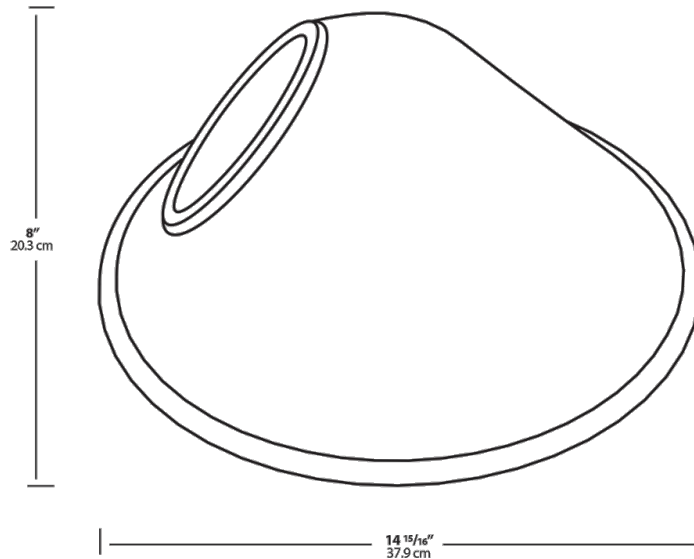

<b>Project:</b>	<b>Type:</b>
<b>Prepared By:</b>	<b>Date:</b>

Available in three different shades with Angled Cone, Angled Dome and Straight shade. Also available in 11" or 15" size shade.

Color: Ivory

Weight: 1.1 lbs

**Other**

**Shades:**

15" Angled Cone Shade

**Country of Origin:**

Designed by RAB in New Jersey and assembled in Taiwan.

**Trade Agreements Act Compliant:**

This product is a product of Taiwan and a "designated country" end product that complies with the Trade Agreements Act.

**GSA Schedule:**

Suitable in accordance with FAR Subpart 25.4.

**Dimensions**

**Ordering Matrix**

Family	Shade	Size	Finish
GS	AC	11	I

**AC** = Angled Cone  
**AD** = Angled Dome  
**ST** = Straight Shade

**11** = 11"  
**Blank** = 15"