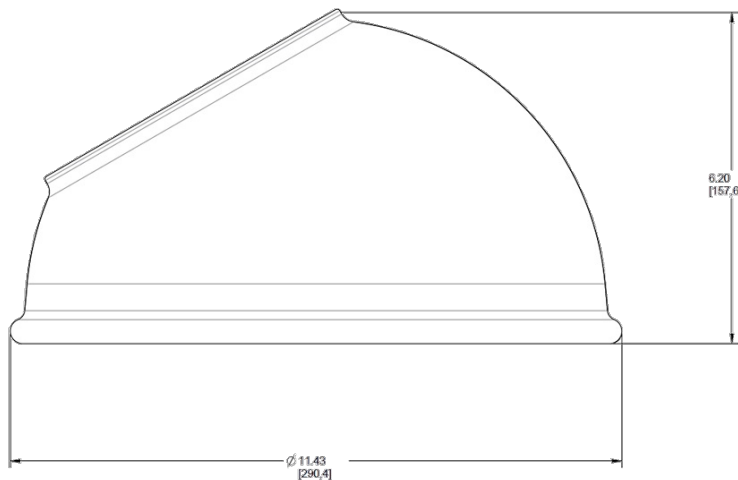

Project:	Type:
Prepared By:	Date:

Available in three different shades with Angled Cone, Angled Dome and Straight shade. Also available in 11" or 15" size shade.

Color: Royal blue

Weight: 0.9 lbs

Technical Specifications

Other

Shades:

11" Angled Dome Shade

Country of Origin:

Designed by RAB in New Jersey and assembled in Taiwan.

Trade Agreements Act Compliant:

This product is a product of Taiwan and a "designated country" end product that complies with the Trade Agreements Act.

GSA Schedule:

Suitable in accordance with FAR Subpart 25.4.

Dimensions

Ordering Matrix

Family	Shade	Size	Finish
GS	AD	11	BL

AC = Angled Cone
AD = Angled Dome
ST = Straight Shade

11 = 11"
Blank = 15"

B = Black
W = White
A = Bronze
S = Silver
G = Hunter Green
YL = Yellow
LB = Light Blue
BL = Royal Blue
BWN = Brown
I = Ivory
R = Red