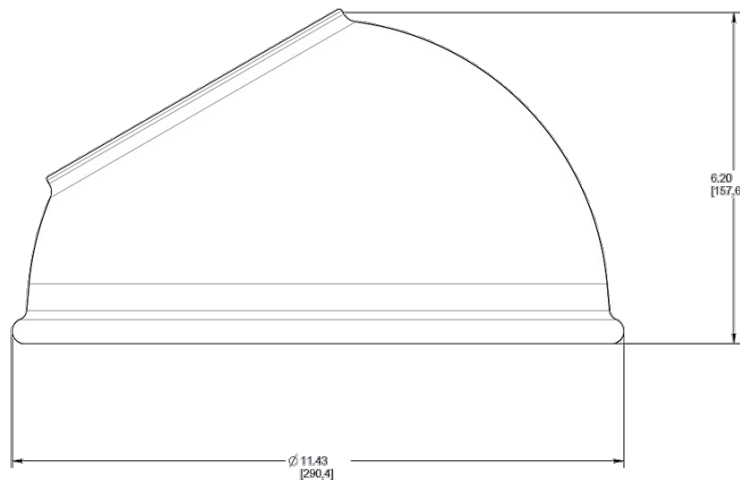

Project:	Type:
Prepared By:	Date:

Available in three different shades with Angled Cone, Angled Dome and Straight shade. Also available in 11" or 15" size shade.

Color: Light blue

Weight: 0.9 lbs

Technical Specifications

Other

Shades:

11" Angled Dome Shade

Country of Origin:

Designed by RAB in New Jersey and assembled in Taiwan.

Trade Agreements Act Compliant:

This product is a product of Taiwan and a "designated country" end product that complies with the Trade Agreements Act.

GSA Schedule:

Suitable in accordance with FAR Subpart 25.4.

Dimensions

Ordering Matrix

Family	Shade	Size	Finish
GS	AD	11	LB

AC = Angled Cone
AD = Angled Dome
ST = Straight Shade

11 = 11"
Blank = 15"

B = Black
W = White
A = Bronze
S = Silver
G = Hunter Green
YL = Yellow
LB = Light Blue
BL = Royal Blue
BWN = Brown
I = Ivory
R = Red