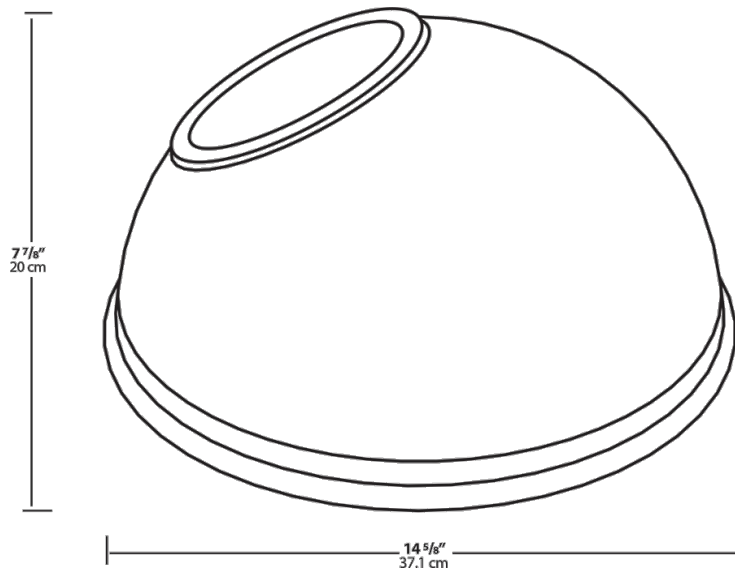

**Other**

**Shades:**

15" Angled Dome Shade

**Country of Origin:**

Designed by RAB in New Jersey and assembled in Taiwan.

**Trade Agreements Act Compliant:**

This product is a product of Taiwan and a "designated country" end product that complies with the Trade Agreements Act.

**GSA Schedule:**

Suitable in accordance with FAR Subpart 25.4.

**Dimensions**

## Ordering Matrix

Family	Shade	Size	Finish
GS	AD	11	A

**AC** = Angled Cone  
**AD** = Angled Dome  
**ST** = Straight Shade

**11** = 11"  
**Blank** = 15"

**B** = Black  
**W** = White  
**A** = Bronze  
**S** = Silver  
**G** = Hunter Green  
**YL** = Yellow  
**LB** = Light Blue  
**BL** = Royal Blue  
**BWN** = Brown  
**I** = Ivory  
**R** = Red