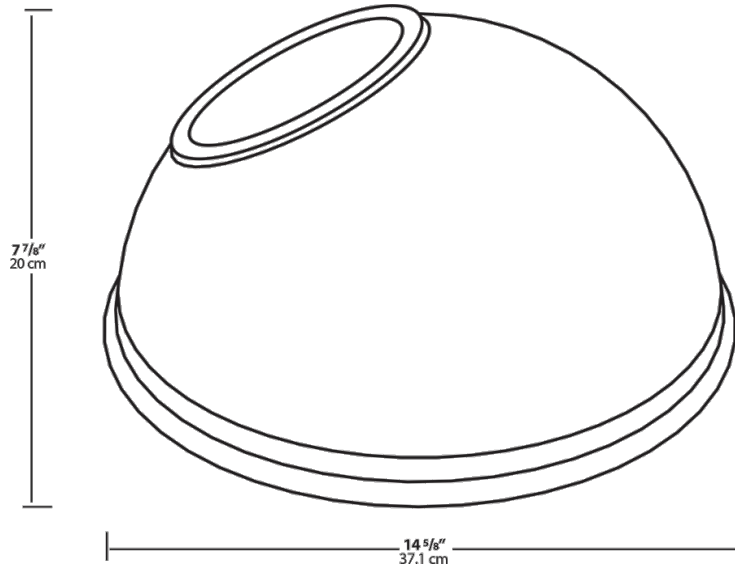

Dimensions