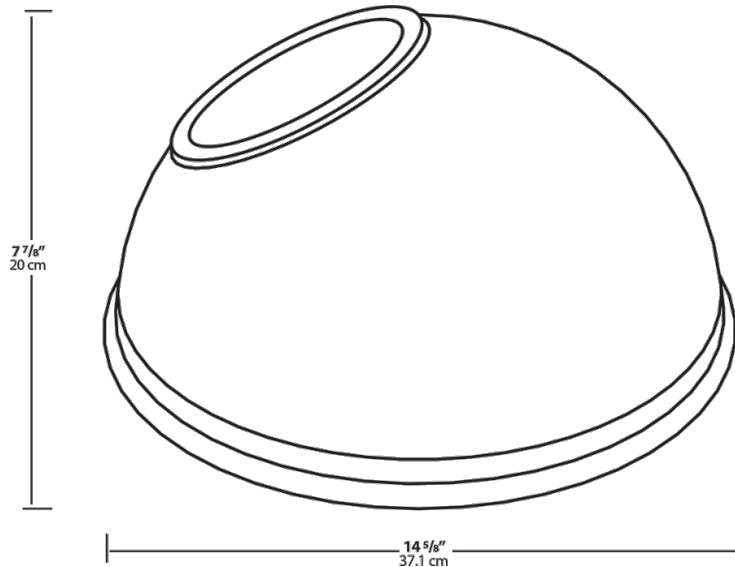

Project:	Type:
Prepared By:	Date:

Available in three different shades with Angled Cone, Angled Dome and Straight shade. Also available in 11" or 15" size shade.

Color: Brown

Weight: 1.6 lbs

Technical Specifications

Other

Shades:

15" Angled Dome Shade

Country of Origin:

Designed by RAB in New Jersey and assembled in Taiwan.

Trade Agreements Act Compliant:

This product is a product of Taiwan and a "designated country" end product that complies with the Trade Agreements Act.

GSA Schedule:

Suitable in accordance with FAR Subpart 25.4.

Dimensions

Ordering Matrix

Family	Shade	Size	Finish
GS	AD	11	BWN

AC = Angled Cone
AD = Angled Dome
ST = Straight Shade

11 = 11"
Blank = 15"

B = Black
W = White
A = Bronze
S = Silver
G = Hunter Green
YL = Yellow
LB = Light Blue
BL = Royal Blue
BWN = Brown
I = Ivory
R = Red