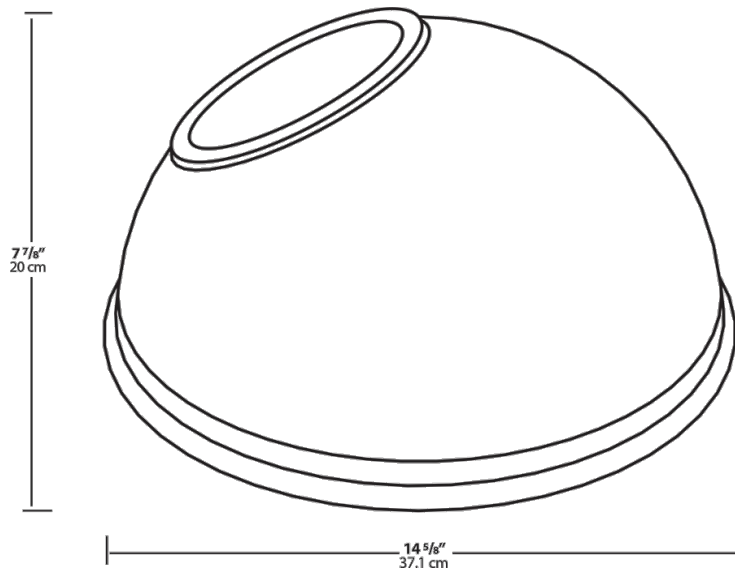

**Other**

**Shades:**

15" Angled Dome Shade

**Country of Origin:**

Designed by RAB in New Jersey and assembled in Taiwan.

**Trade Agreements Act Compliant:**

This product is a product of Taiwan and a "designated country" end product that complies with the Trade Agreements Act.

**GSA Schedule:**

Suitable in accordance with FAR Subpart 25.4.

**Dimensions**

## Ordering Matrix

Family	Shade	Size	Finish
GS	AD	11	LB

**AC** = Angled Cone  
**AD** = Angled Dome  
**ST** = Straight Shade

**11** = 11"  
**Blank** = 15"

**B** = Black  
**W** = White  
**A** = Bronze  
**S** = Silver  
**G** = Hunter Green  
**YL** = Yellow  
**LB** = Light Blue  
**BL** = Royal Blue  
**BWN** = Brown  
**I** = Ivory  
**R** = Red