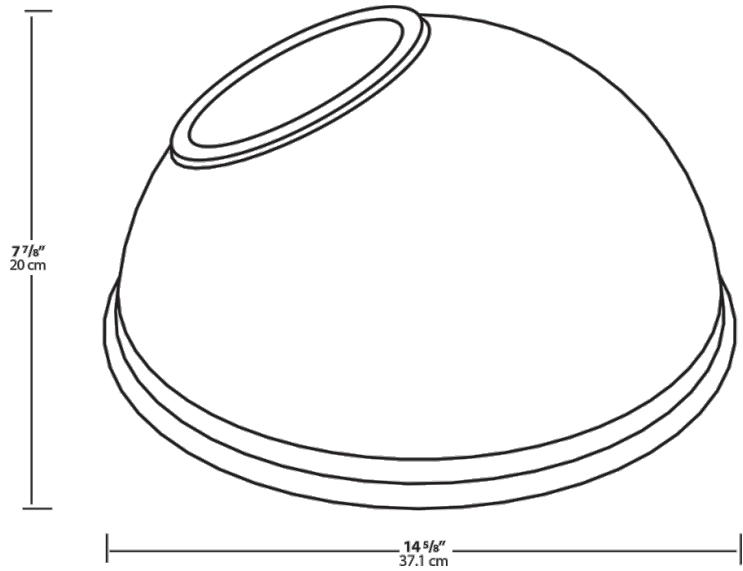

Project:	Type:
Prepared By:	Date:

Available in three different shades with Angled Cone, Angled Dome and Straight shade. Also available in 11" or 15" size shade.

Color: Red

Weight: 1.6 lbs

Technical Specifications

Other

Shades:

15" Angled Dome Shade

Country of Origin:

Designed by RAB in New Jersey and assembled in Taiwan.

Trade Agreements Act Compliant:

This product is a product of Taiwan and a "designated country" end product that complies with the Trade Agreements Act.

GSA Schedule:

Suitable in accordance with FAR Subpart 25.4.

Dimensions

Ordering Matrix

Family	Shade	Size	Finish
GS	AD	11	R

AC = Angled Cone
AD = Angled Dome
ST = Straight Shade

11 = 11"
Blank = 15"

B = Black
W = White
A = Bronze
S = Silver
G = Hunter Green
YL = Yellow
LB = Light Blue
BL = Royal Blue
BWN = Brown
I = Ivory
R = Red