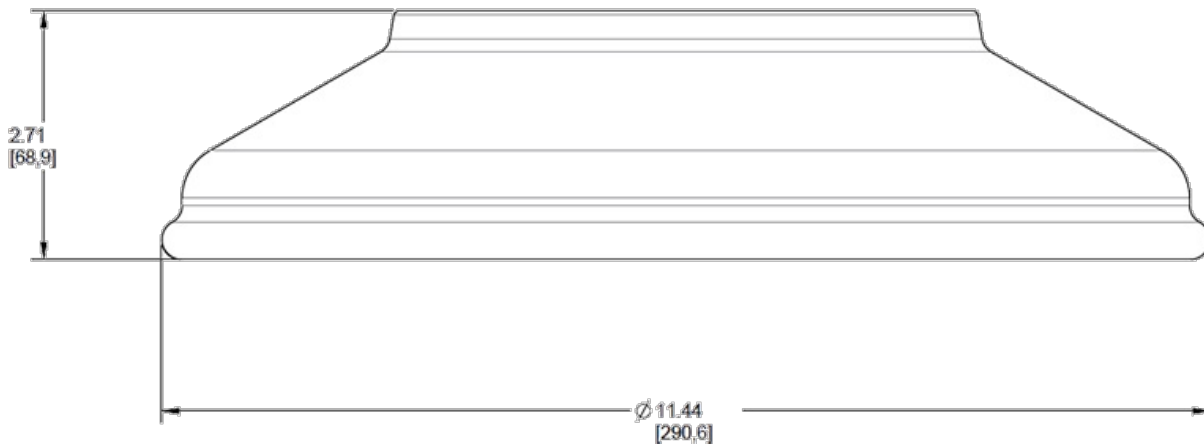

**Other**

**Shades:**

11" Straight Shade

**Country of Origin:**

Designed by RAB in New Jersey and assembled in Taiwan.

**Trade Agreements Act Compliant:**

This product is a product of Taiwan and a "designated country" end product that complies with the Trade Agreements Act.

**GSA Schedule:**

Suitable in accordance with FAR Subpart 25.4.

**Dimensions**

## Ordering Matrix

Family	Shade	Size	Finish
GS	ST	11	YL

**AC** = Angled Cone  
**AD** = Angled Dome  
**ST** = Straight Shade

**11** = 11"  
**Blank** = 15"

**B** = Black  
**W** = White  
**A** = Bronze  
**S** = Silver  
**G** = Hunter Green  
**YL** = Yellow  
**LB** = Light Blue  
**BL** = Royal Blue  
**BWN** = Brown  
**I** = Ivory  
**R** = Red