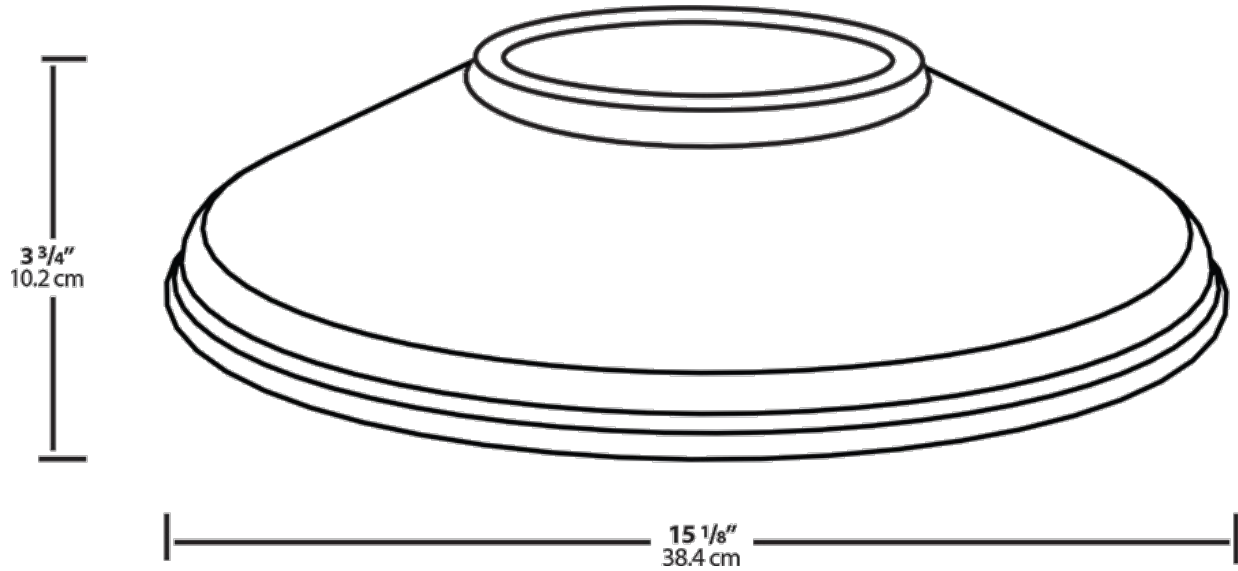

Project:	Type:
Prepared By:	Date:

Available in three different shades with Angled Cone, Angled Dome and Straight shade. Also available in 11" or 15" size shade.

Color: Royal blue

Weight: 1.1 lbs

Technical Specifications

Other

Shades:

15" Straight Shade

Country of Origin:

Designed by RAB in New Jersey and assembled in Taiwan.

Trade Agreements Act Compliant:

This product is a product of Taiwan and a "designated country" end product that complies with the Trade Agreements Act.

GSA Schedule:

Suitable in accordance with FAR Subpart 25.4.

Dimensions

Ordering Matrix

Family	Shade	Size	Finish
GS	ST	11	BL

AC = Angled Cone
AD = Angled Dome
ST = Straight Shade

11 = 11"
Blank = 15"

B = Black
W = White
A = Bronze
S = Silver
G = Hunter Green
YL = Yellow
LB = Light Blue
BL = Royal Blue
BWN = Brown
I = Ivory
R = Red