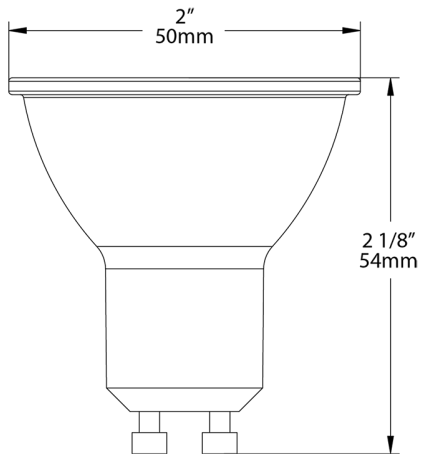

Shipping Information

Case Dimensions:

10.43 x 4.33 x 2.76

Pallet Quantity of Pieces:

2050

Pallet Dimensions:

47.64 x 39.96 x 13.78

Construction

MOL:

2.13"

MOD:

1.97"

Dimensions

Features

Saves 80% energy compared to traditional Halogen small diameter reflectors

80 and 90 CRI: Produces rich and vibrant colors