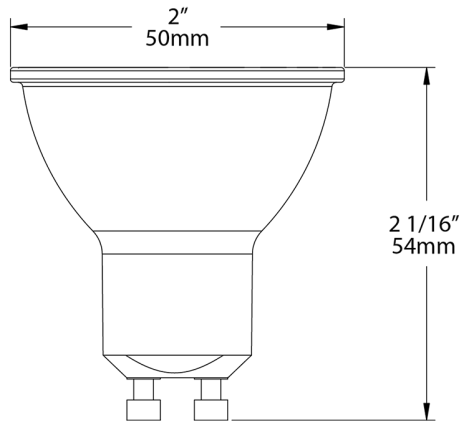

Beam Angle:

35°

Shipping Information

Case Dimensions:

10.43 x 4.33 x 2.76

Pallet Quantity of Pieces:

2050

Pallet Dimensions:

47.64 x 39.96 x 13.78

Construction

MOL:

2.17"

MOD:

1.97"

Dimensions

Features