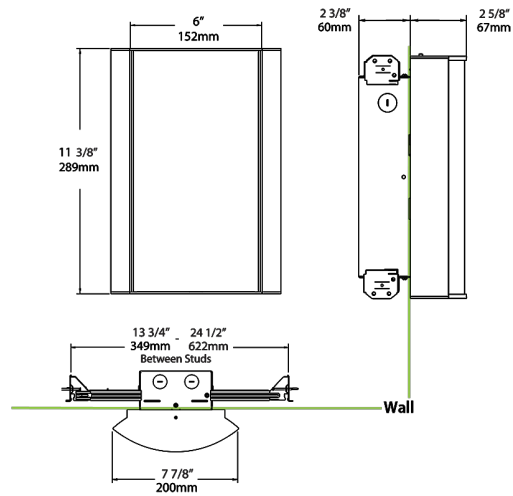

Dimensions

Ordering Matrix

Family	Lumen Package	CRI and CCT	Options	Lens	Options	Finish	Options
HALV	10L	930	-	F	-	K	/LC/E2
	10L = 1000lm / 14W	940 = 90CRI, 4000K		F = Frosted (Standard)		W = White	Blank = No Option
	18L = 1800lm / 25W	935 = 90CRI, 3500K		FG1 = Frosted with Grill Style #1		K = Black	/E2 = Emergency Battery Backup
		930 = 90CRI, 3000K		FG2 = Frosted with Grill Style #2		S = Silver	/MVS = Occupancy Sensor
		927 = 90CRI, 2700K		FG3 = Frosted with Grill Style #3		A = Antique Bronze	/BL = Bi-Level Control
				NL = Natural Leaves		SA = Satin Nickel	/MVS/E2 = Microwave Sensor w/ Emergency Battery Backup
				GL = Green Leaves		CU = Copper	/BL/E2 = Bi-Level Control w/ Emergency Battery Backup
				TL = Toffee Leaves			/LC/E2 = Lightcloud Controller w/ Emergency Battery Backup
				LW = Linen Hampton White			
				LS = Linen Stone			
				LH = Linen Harbor			
				MS = Metallic Spun Silver			
				MC = Metallic Spun Copper			
				MG = Metallic Spun Gold			
				CW = Crush Polar White			
				CS = Crush Sedona			
				MP = Mirage Platinum			
				MA = Mirage Bronze			