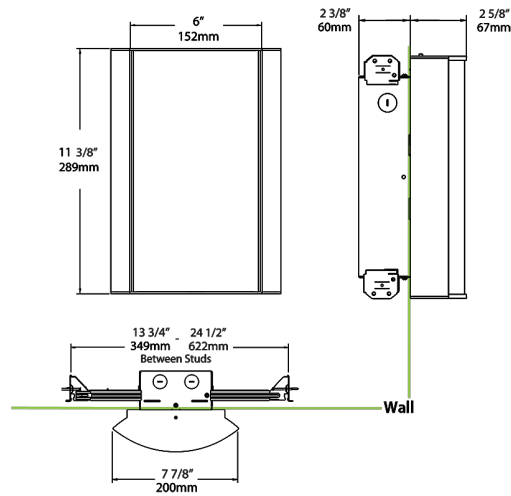

Dimensions

Ordering Matrix

Family	Lumen Package	CRI and CCT	Options	Lens	Options	Finish	Options
HALV	10L	930	-	LW	-	W	/LC/E2
	10L = 1000lm / 14W	940 = 90CRI, 4000K		F = Frosted (Standard)		W = White	Blank = No Option
	18L = 1800lm / 25W	935 = 90CRI, 3500K		FG1 = Frosted with Grill Style #1		K = Black	/E2 = Emergency Battery Backup
		930 = 90CRI, 3000K		FG2 = Frosted with Grill Style #2		S = Silver	/MVS = Occupancy Sensor
		927 = 90CRI, 2700K		FG3 = Frosted with Grill Style #3		A = Antique Bronze	/BL = Bi-Level Control
				NL = Natural Leaves		SA = Satin Nickel	/MVS/E2 = Microwave Sensor w/ Emergency Battery Backup
				GL = Green Leaves		CU = Copper	/BL/E2 = Bi-Level Control w/ Emergency Battery Backup
				TL = Toffee Leaves			/LC/E2 = Lightcloud Controller w/ Emergency Battery Backup
				LW = Linen Hampton White			
				LS = Linen Stone			
				LH = Linen Harbor			
				MS = Metallic Spun Silver			
				MC = Metallic Spun Copper			
				MG = Metallic Spun Gold			
				CW = Crush Polar White			
				CS = Crush Sedona			
				MP = Mirage Platinum			
				MA = Mirage Bronze			