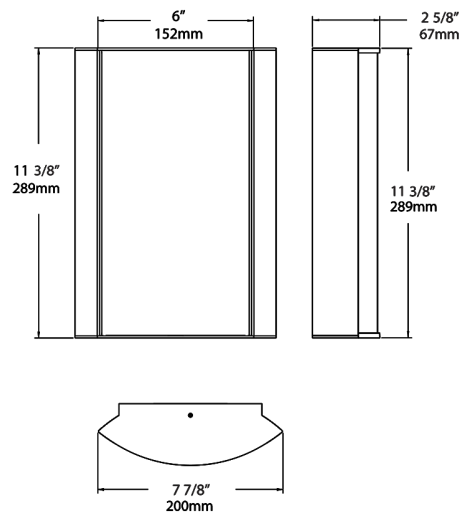

Dimensions

Ordering Matrix

Family	Lumen Package	CRI and CCT	—	Lens	—	Finish	Options
HALV	10L	935	—	FG1	—	S	^
	10L = 1000lm / 14W 18L = 1800lm / 25W	940 = 90CRI, 4000K 935 = 90CRI, 3500K 930 = 90CRI, 3000K 927 = 90CRI, 2700K		F = Frosted (Standard) FG1 = Frosted with Grill Style #1 FG2 = Frosted with Grill Style #2 FG3 = Frosted with Grill Style #3 NL = Natural Leaves GL = Green Leaves TL = Toffee Leaves LW = Linen Hampton White LS = Linen Stone LH = Linen Harbor MS = Metallic Spun Silver MC = Metallic Spun Copper MG = Metallic Spun Gold CW = Crush Polar White CS = Crush Sedona MP = Mirage Platinum MA = Mirage Bronze		W = White K = Black S = Silver A = Antique Bronze SA = Satin Nickel CU = Copper	Blank = No Option /E2 = Emergency Battery Backup /MVS = Occupancy Sensor /BL = Bi-Level Control /LC = Lightcloud Controller /MVS/E2 = Microwave Sensor w/ Emergency Battery Backup /BL/E2 = Bi-Level Control w/ Emergency Battery Backup /LC/E2 = Lightcloud Controller w/ Emergency Battery Backup