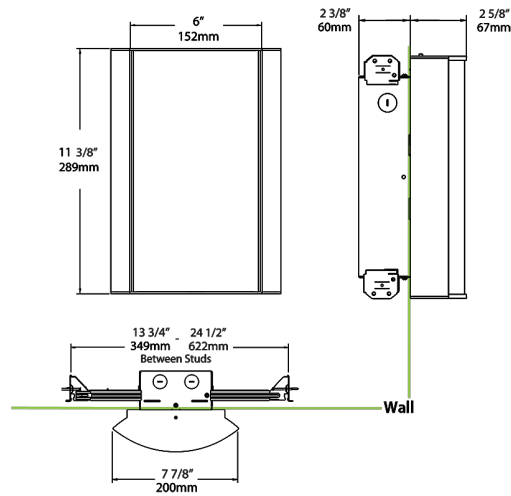

Dimensions

Ordering Matrix

Family	Lumen Package	CRI and CCT	Options	Lens	Options	Finish	Options
HALV	10L	935	-	FG3	-	W	/LC
	10L = 1000lm / 14W	940 = 90CRI, 4000K		F = Frosted (Standard)		W = White	Blank = No Option
	18L = 1800lm / 25W	935 = 90CRI, 3500K		FG1 = Frosted with Grill Style #1		K = Black	/E2 = Emergency Battery Backup
		930 = 90CRI, 3000K		FG2 = Frosted with Grill Style #2		S = Silver	/MVS = Occupancy Sensor
		927 = 90CRI, 2700K		FG3 = Frosted with Grill Style #3		A = Antique Bronze	/BL = Bi-Level Control
				NL = Natural Leaves		SA = Satin Nickel	/MVS/E2 = Microwave Sensor w/ Emergency Battery Backup
				GL = Green Leaves		CU = Copper	/BL/E2 = Bi-Level Control w/ Emergency Battery Backup
				TL = Toffee Leaves			/LC/E2 = Lightcloud Controller w/ Emergency Battery Backup
				LW = Linen Hampton White			
				LS = Linen Stone			
				LH = Linen Harbor			
				MS = Metallic Spun Silver			
				MC = Metallic Spun Copper			
				MG = Metallic Spun Gold			
				CW = Crush Polar White			
				CS = Crush Sedona			
				MP = Mirage Platinum			
				MA = Mirage Bronze