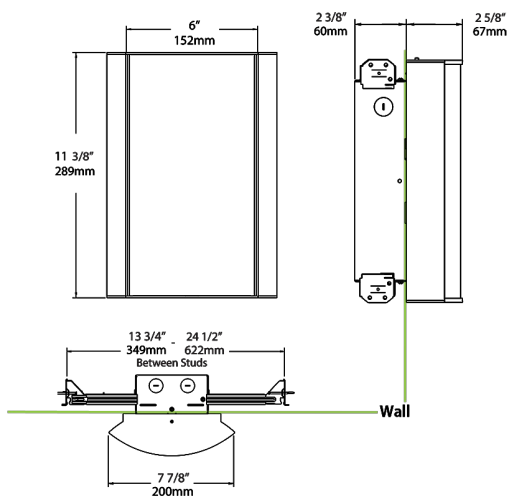

Dimensions

Ordering Matrix

Family	Lumen Package	CRI and CCT	Options	Lens	Options	Finish	Options
HALV	18L	927	-	FG1	-	A	/LC/E2
	10L = 1000lm / 14W	940 = 90CRI, 4000K		F = Frosted (Standard)		W = White	Blank = No Option
	18L = 1800lm / 25W	935 = 90CRI, 3500K		FG1 = Frosted with Grill Style #1		K = Black	/E2 = Emergency Battery Backup
		930 = 90CRI, 3000K		FG2 = Frosted with Grill Style #2		S = Silver	/MVS = Occupancy Sensor
		927 = 90CRI, 2700K		FG3 = Frosted with Grill Style #3		A = Antique Bronze	/BL = Bi-Level Control
				NL = Natural Leaves		SA = Satin Nickel	/MVS/E2 = Microwave Sensor w/ Emergency Battery Backup
				GL = Green Leaves		CU = Copper	/BL/E2 = Bi-Level Control w/ Emergency Battery Backup
				TL = Toffee Leaves			/LC/E2 = Lightcloud Controller w/ Emergency Battery Backup
				LW = Linen Hampton White			
				LS = Linen Stone			
				LH = Linen Harbor			
				MS = Metallic Spun Silver			
				MC = Metallic Spun Copper			
				MG = Metallic Spun Gold			
				CW = Crush Polar White			
				CS = Crush Sedona			
				MP = Mirage Platinum			
				MA = Mirage Bronze			